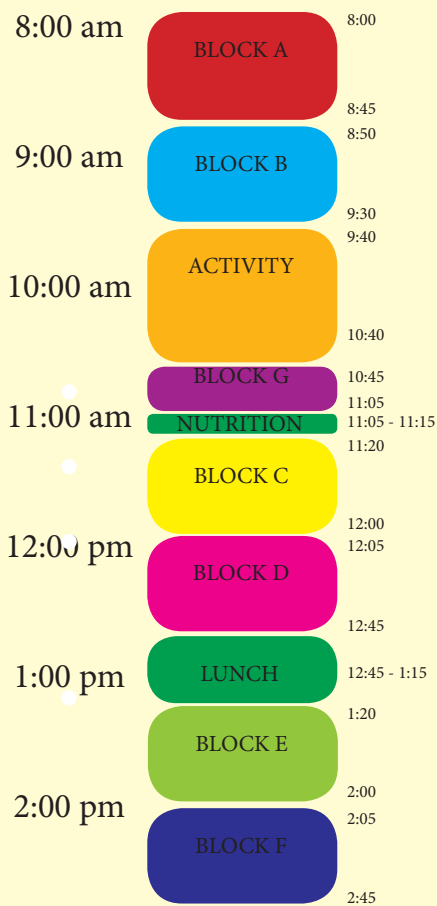

EST. 1962

ST. LUCY'S PRIORY HIGH SCHOOL G L E N D O R A

SCHEDULE

LVX | PAX | VERITAS

OPPORTUNITY AWAITS AT OUR CATHOLIC BENEDICTINE SCHOOL

ST. LUCY'S SCHEDULE

	MONDAY	TUESDAY	WEDNESDAY	THURSDAY	FRIDAY
8:00 am	BLOCK A	BLOCK D	BLOCK A	BLOCK A	BLOCK D
9:00 am	BLOCK A	BLOCK D	BLOCK B	BLOCK A	BLOCK D
10:00 am	HOMEROOM BLOCK G STUDY	HOMEROOM BLOCK G STUDY	HOMEROOM BLOCK G STUDY	HOMEROOM BLOCK G STUDY	HOMEROOM BLOCK G STUDY
	NUTRITION	NUTRITION	NUTRITION	NUTRITION	NUTRITION
11:00 am	BLOCK B	BLOCK E	BLOCK C	BLOCK B	BLOCK E
12:00 pm	BLOCK B	BLOCK E	BLOCK D	BLOCK B	BLOCK E
	LUNCH	LUNCH	LUNCH	LUNCH	LUNCH
1:00 pm	BLOCK C	BLOCK F	BLOCK E	BLOCK C	BLOCK F
2:00 pm	BLOCK C	BLOCK F	BLOCK F	BLOCK C	BLOCK F

- EACH DAY BEGINS WITH 5 MINUTES FOR PRAYER AND ALLEGIANCE TO THE FLAG
- G BLOCK NOW DURING SCHOOL HOURS
- STUDENTS NOT TAKING AP CLASSES IN G BLOCK WILL HAVE STUDY HALL FOR 50 MINUTES PER DAY, ALLOWING STUDENTS TIME TO COMPLETE HOMEWORK TASKS OR MEET TEACHERS FOR LEARNING SUPPORT WHILE AT SCHOOL
- CONSISTENT PATTERN OF LESSONS EACH DAY

ST. LUCY'S PRIORY HIGH SCHOOL G L E N D O R A

SCHEDULE

LVX | PAX | VERITAS

OPPORTUNITY AWAITS AT OUR CATHOLIC BENEDICTINE SCHOOL

ST. LUCY'S ACTIVITY SCHEDULE

- ACTIVITIES WILL FALL ON WEDNESDAYS
- SHOULD ACTIVITIES FALL ON A DIFFERENT DAY, EG THURSDAY, THE DAYS WILL BE SHUFFLED ACCORDINGLY
- SHOULD A DAY BE CHANGED. STUDENTS WILL BE NOTIFIED VIA THE FACT SHEET AND ALSO NEWSLETTER.